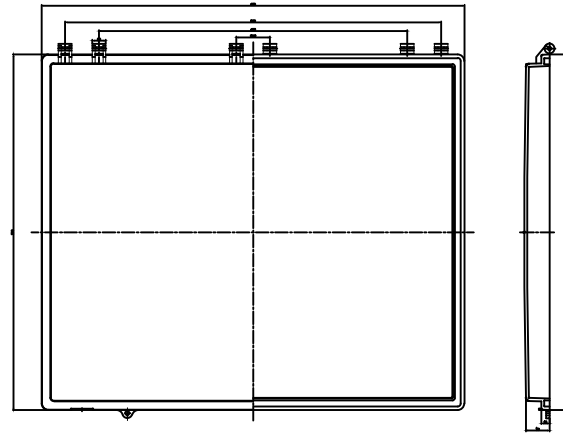

REV	DATE	BY	CHKD	DESCRIPTION
1				5060 BODY
				DWG.

REV	DATE	BY	CHKD	DESCRIPTION
1				5060 COVER
				DWG.