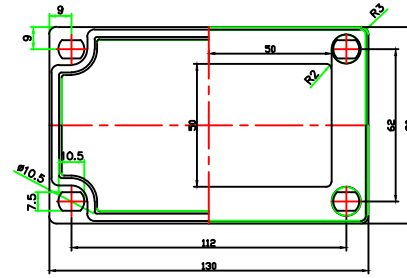

DATE	BY	SCALE	PROJECTION	DESIGN
80X130X50(BODY)				
DWG.				

DATE	BY	SCALE	PROJECTION	DESIGN
80X130X35(COVER)				
DWG.				