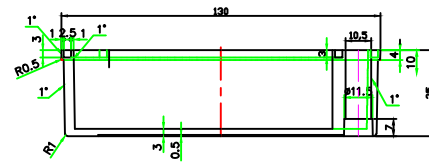

DATE	BY	SCALE	PROJECTION	DESIGN
80X130X50(BODY)				
DWG.				

DATE	BY	SCALE	PROJECTION	DESIGN
80X130X35(COVER)				
DWG.				