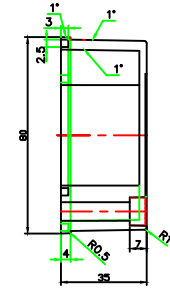

DATE	BY	SCALE	PROJECTION	DESIGN
80X130X50(BODY)				
DWG.				

DATE	BY	SCALE	PROJECTION	DESIGN
80X130X35(COVER)				
DWG.				