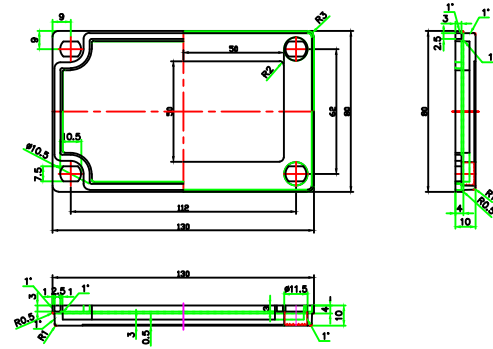

DATE	DESCRIPTION	DESIGNED BY	CHECKED BY
DWG.			

DATE	DESCRIPTION	DESIGNED BY	CHECKED BY
DWG.			