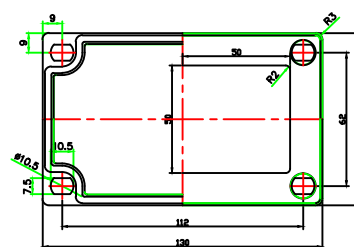

DATE	DESIGN	CHK	APP	DATE
UNIT	MM	SCALE	PROJECTION	PERSP
BOX130X50(BODY)				
DWG.				

DATE	DESIGN	CHK	APP	DATE
UNIT	MM	SCALE	PROJECTION	PERSP
BOX130X50(COVER)				
DWG.				