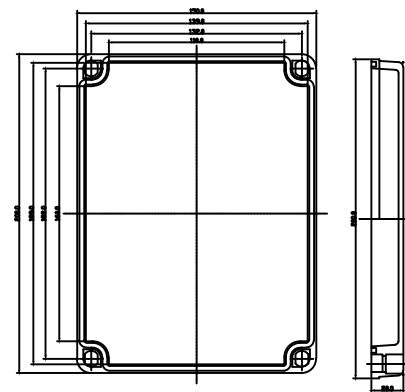

DATE	SCALE	BY	CHK	APP	REV
01/20	1:1
1520 BODY					
DWG.					

DATE	SCALE	BY	CHK	APP	REV
01/20	1:1
1520 COVER					
DWG.					