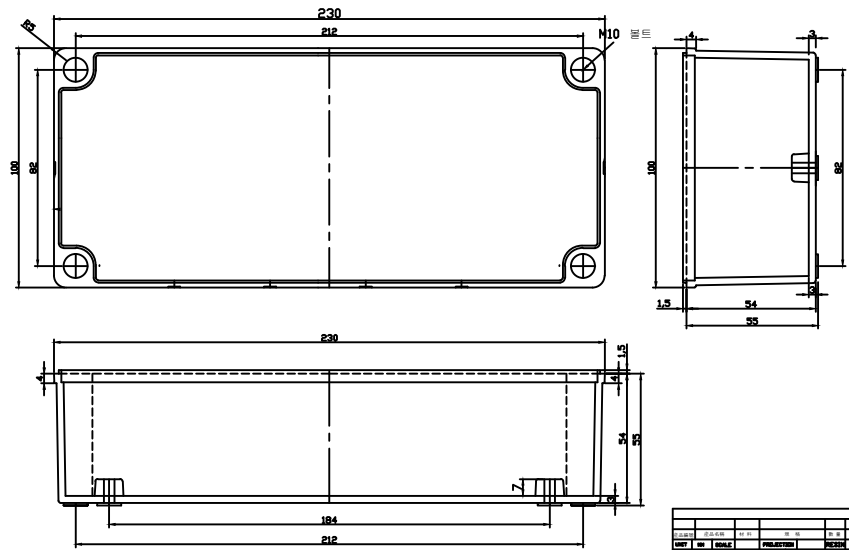

DATE	SCALE	PROJECTION	DESIGN
1028	1:1	1ST ANGLE	1028 COVER
DWG.			

DATE	SCALE	PROJECTION	DESIGN
1023	1:1	1ST ANGLE	1023 BODY
DWG.			