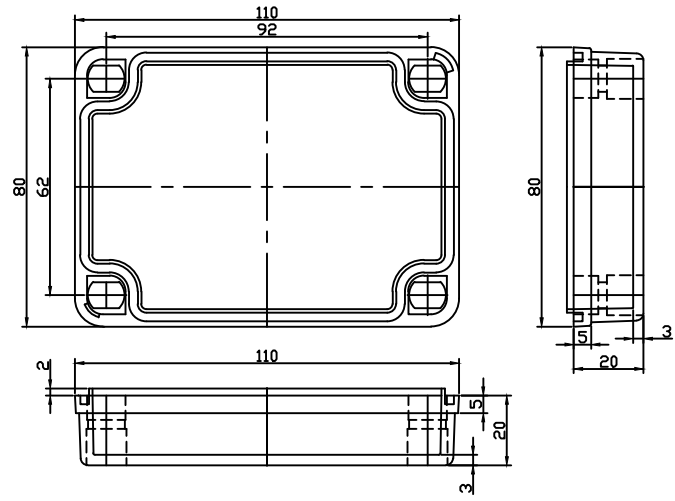

REV	DATE	BY	CHK	APP
JDA-081107 BODY				
DWG.				

REV	DATE	BY	CHK	APP
JDA-081107 COVER				
DWG.				