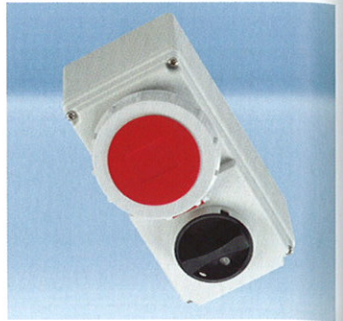

CFF Container plugs and socket outlets

Container panel-mounted socket outlet, straight
 watertight IP67
 • screw terminals
 • quick release locking system
 • (turn2fix)
 • 32A 4p 3h 440V
 • nickel-plated contacts
 Packing unit: 10 pieces
Article no. F42V050

Container panel-mounted socket outlet, angled
 watertight IP67
 • screw terminals
 • quick release locking system
 • (turn2fix)
 • 32A 4p 3h 440V
 Packing unit: 10 pieces
Article no. F42V070

Container wall-mounted socket outlet
 watertight IP67
 • 32A 4p 3h 440V
 • nickel-plated contacts
 • up to 3 x M25
 • with mechanical locking
 • lockable with padlock
 Packing unit: 1 piece
Article no. C42S052

Container wall-mounted socket outlet
 watertight IP67
 • 32A 4p 3h 440V
 • nickel-plated contacts
 • with fuse element D02-3p 440V
 • up to 3 x M25
 • with mechanical locking
 • lockable with padlock
 Packing unit: 1 piece
Article no. C42S070

Container wall-mounted socket outlet
 watertight IP67
 • 32A 4p 3h 440V
 • with mechanical locking
 • lockable with padlock
 Packing unit: 1 piece
Article no. C42S051